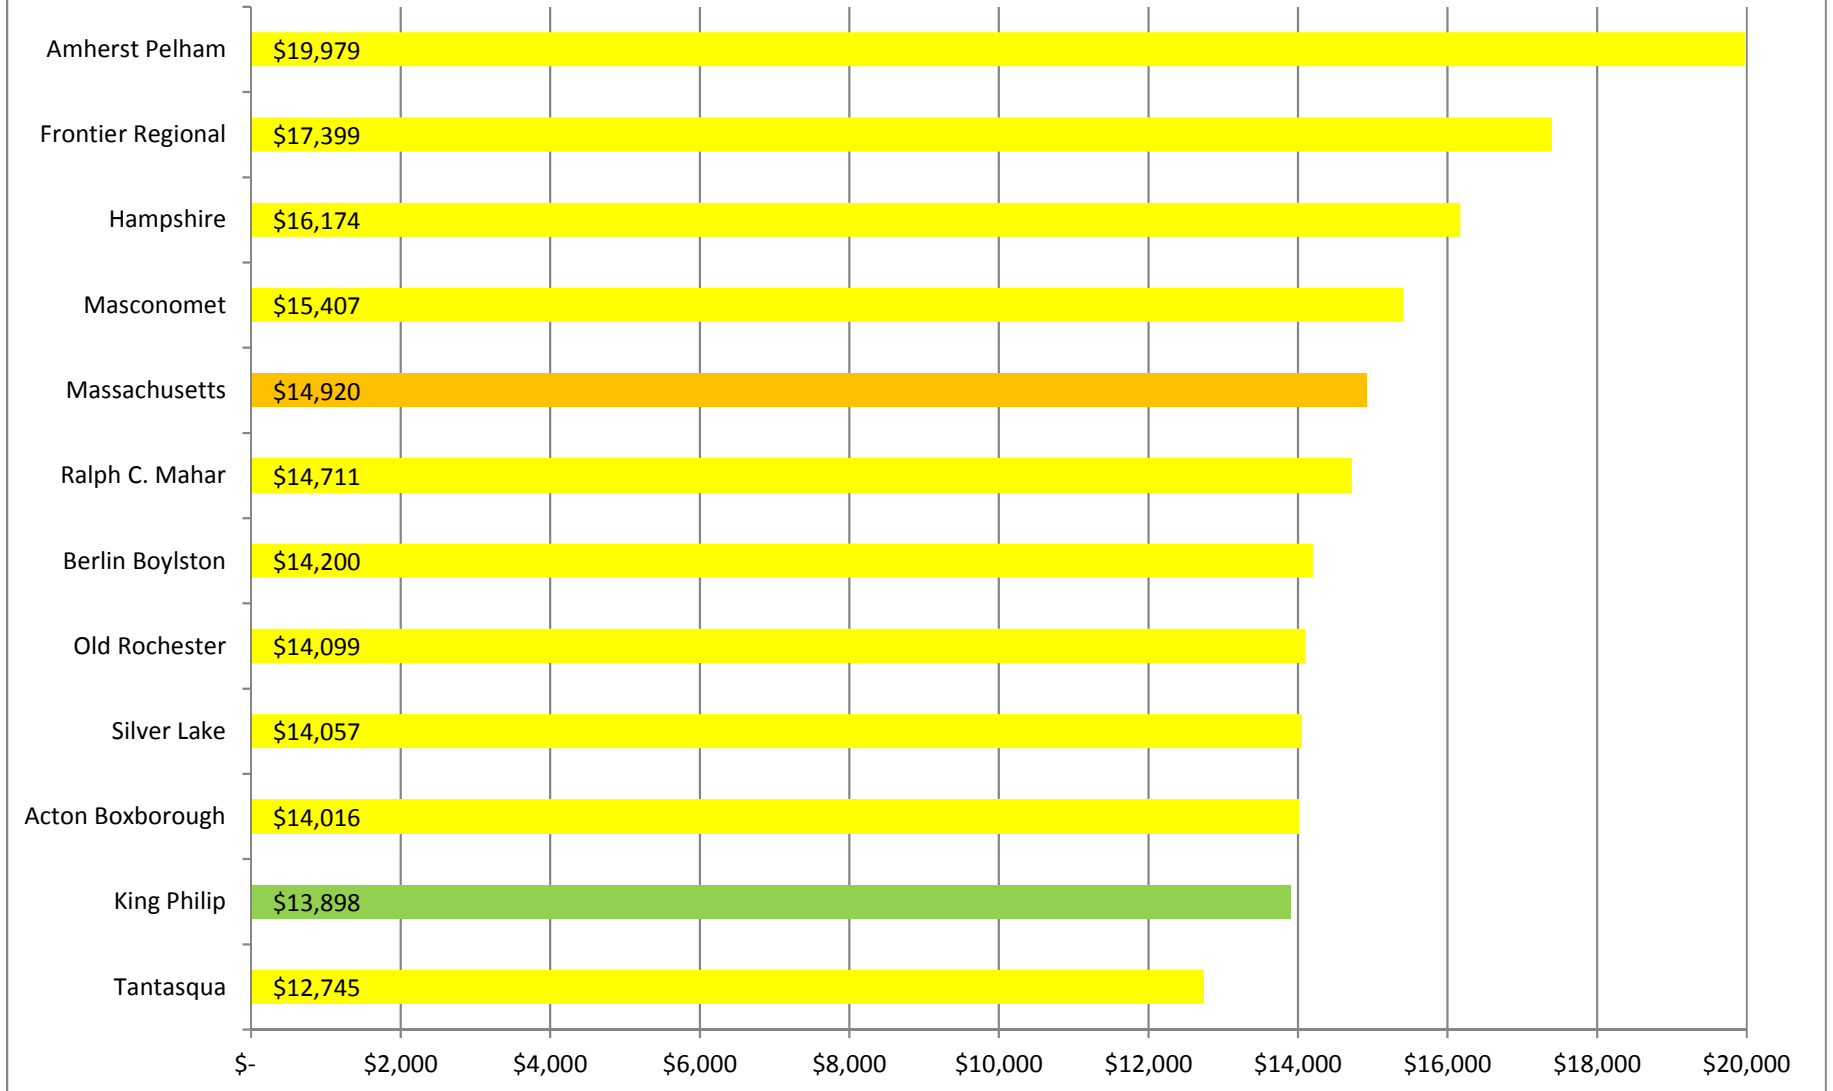

KING PHILIP REGIONAL SCHOOL DISTRICT

FY 15 DESE Per Pupil Expenditures Comparison of Similar Regional School Districts

KING PHILIP REGIONAL SCHOOL DISTRICT

Comparison of Member Towns DESE Per Pupil Expenditures FY 2013 - FY 2015